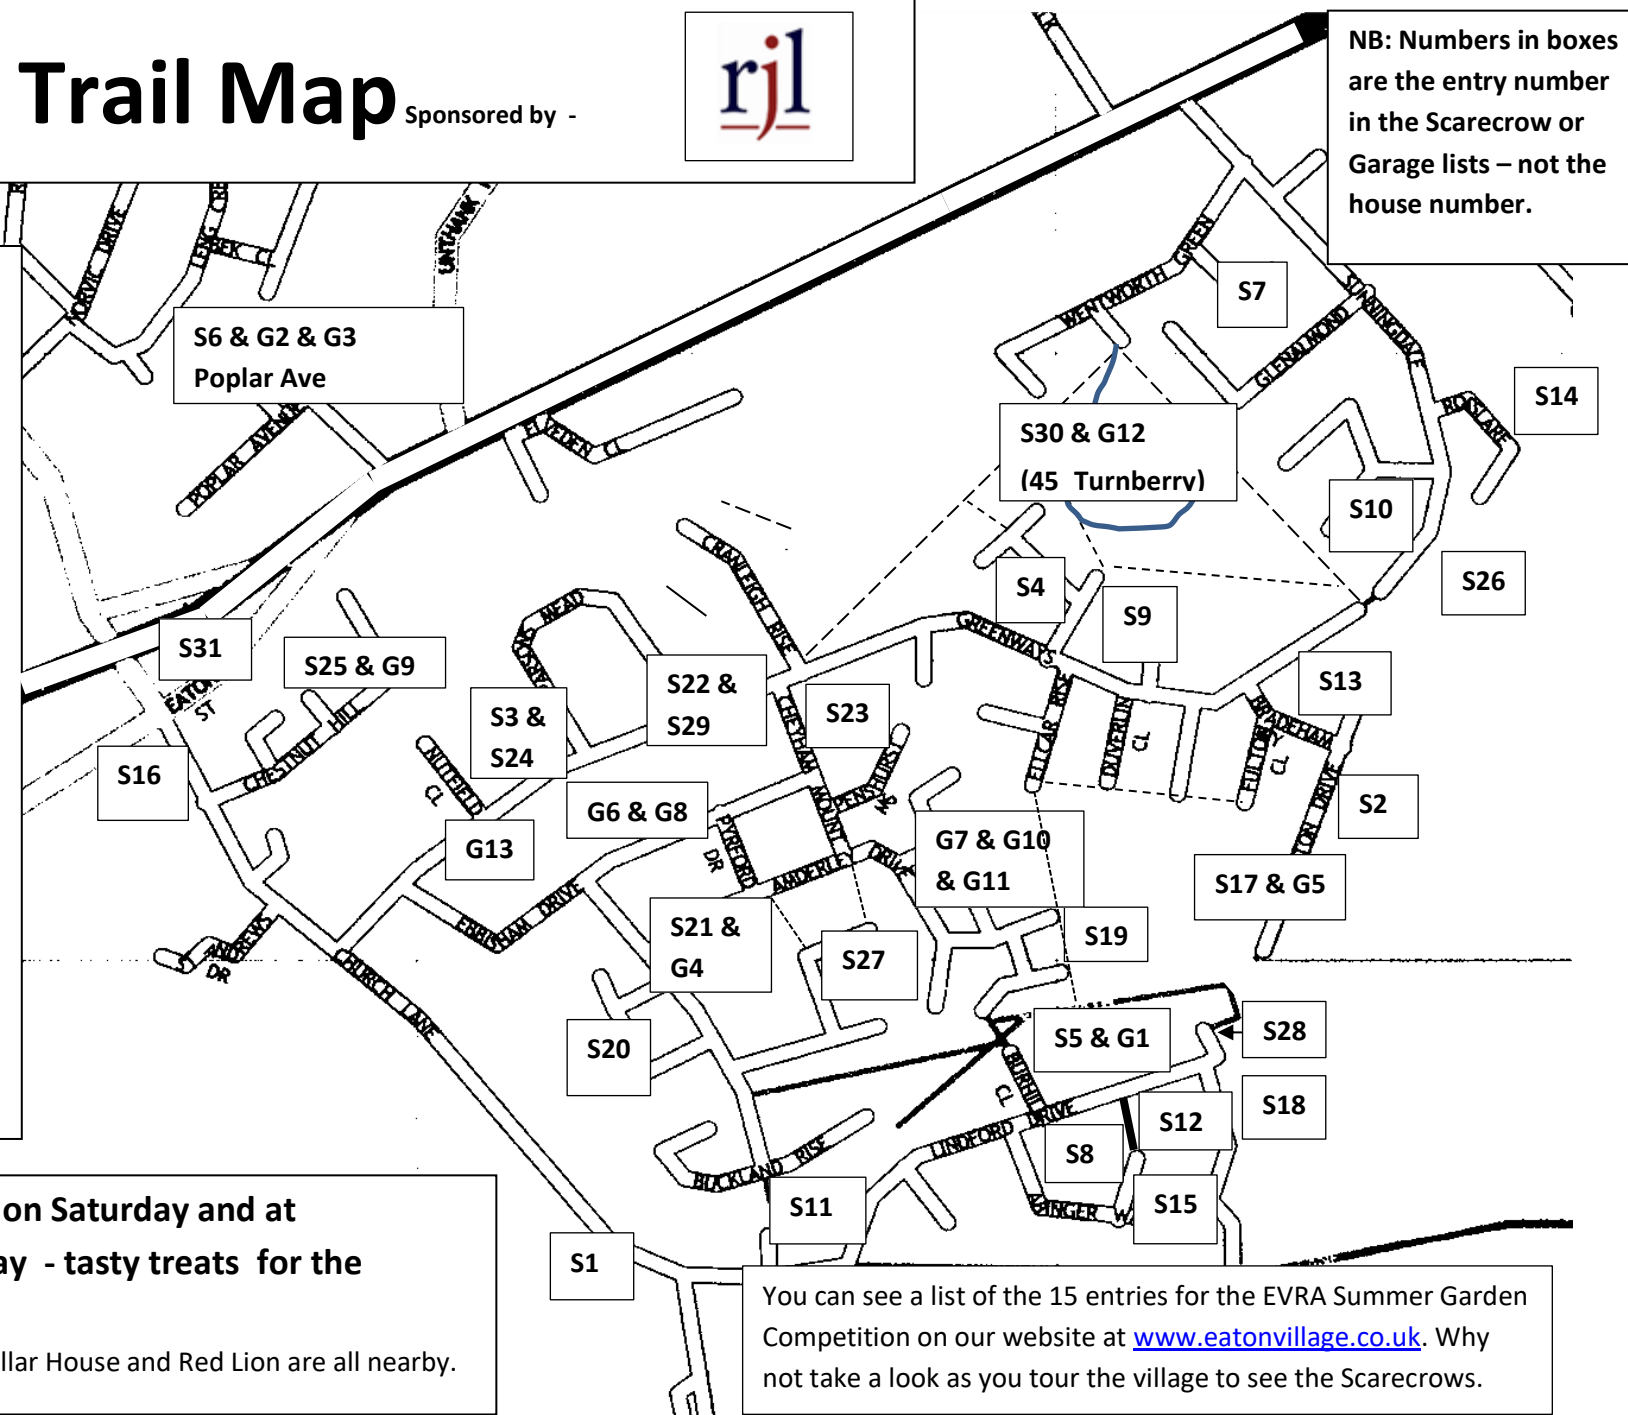

Scarecrow Trail Map

Sponsored by -

NB: Numbers in boxes are the entry number in the Scarecrow or Garage lists – not the house number.

Garage Sales: Why not take the opportunity to pick up a bargain or two while visiting the Scarecrows.

Saturday Garage Sales

G5	18	Norton Drive
G8	21	Ebbisham Drive
G9	21	Chestnut Hill
G10	40	Amderley Drive
G12	45	Turnberry

Sunday Garage Sales

G2	11	Poplar Avenue
G6	38	Ebbisham Drive
G7	50	Amderley Drive

Saturday and Sunday Garage Sales

G1	2	Burhill Close
G3	8a	Poplar Avenue
G4	1	Pyrford Drive
G11	55	Amderley Drive
G13	30	Greenways

Cake sales at 14 Kingswood on Saturday and at 3 Cheyham Mount on Sunday - tasty treats for the weekend.
Need a rest stop? Waitrose Cafe, Cellar House and Red Lion are all nearby.

You can see a list of the 15 entries for the EVRA Summer Garden Competition on our website at www.eatonvillage.co.uk. Why not take a look as you tour the village to see the Scarecrows.