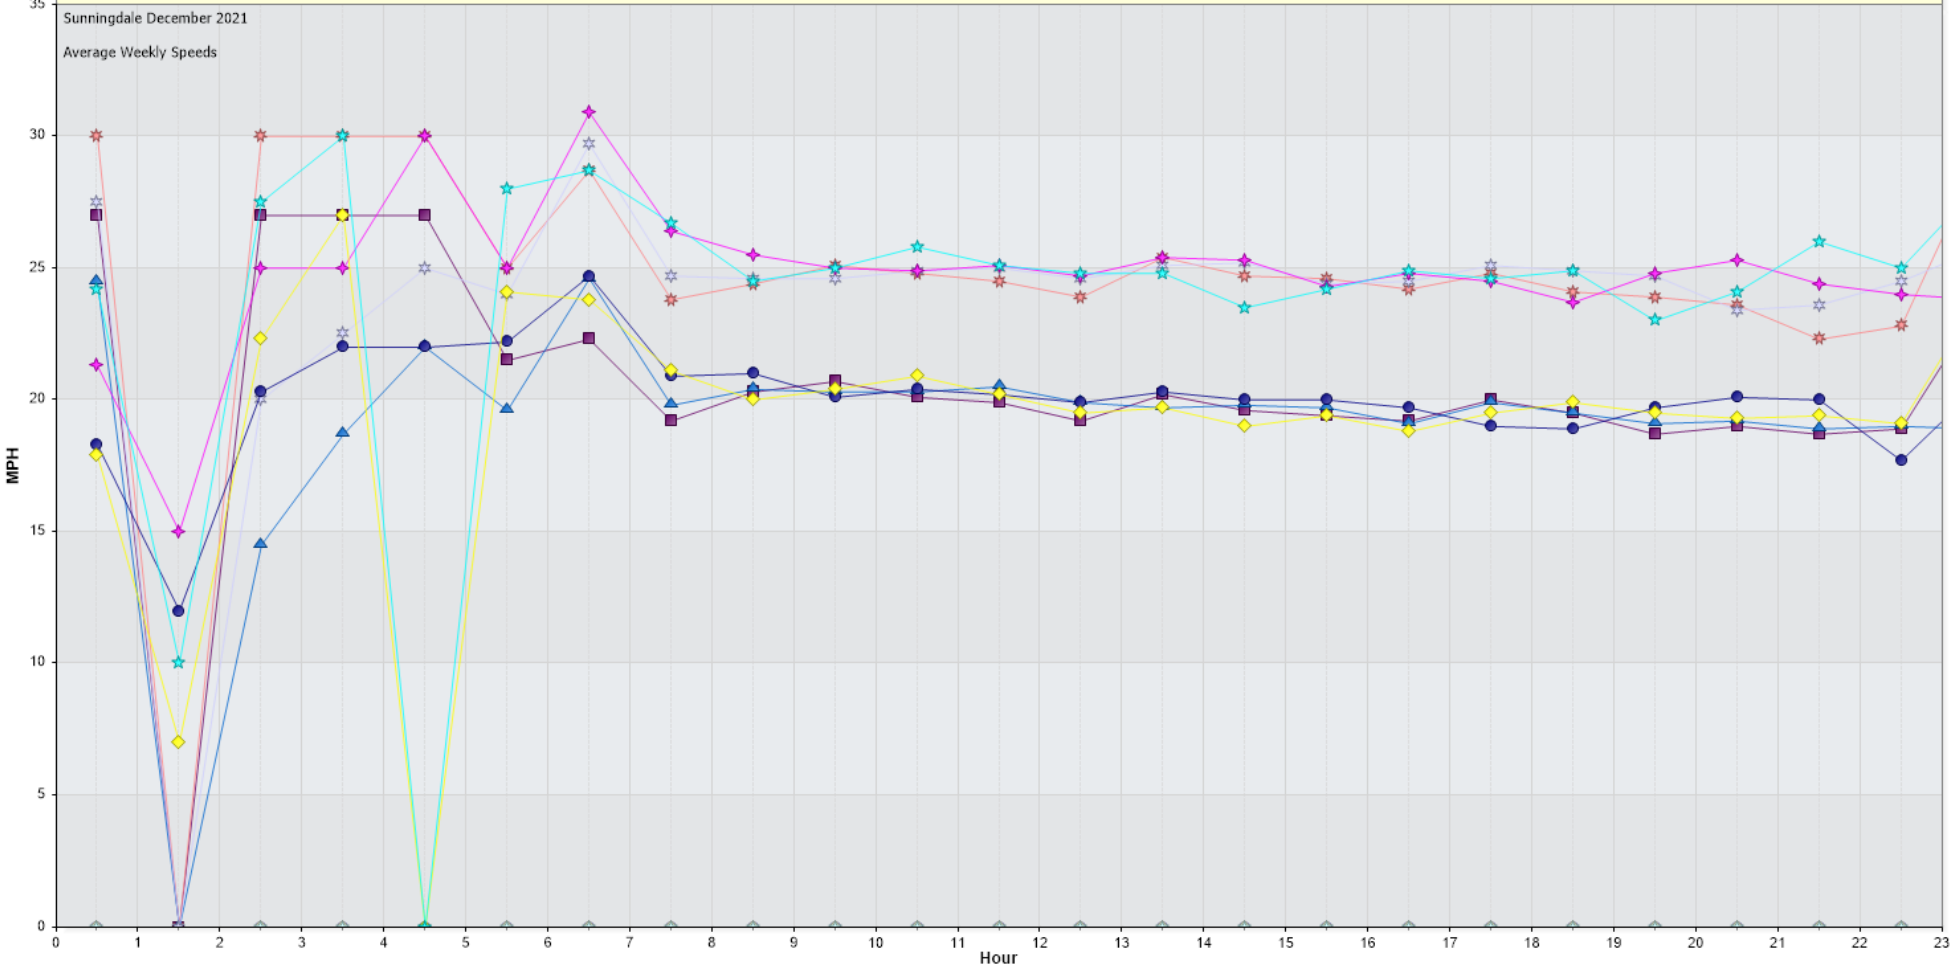

Incoming: Average Hourly WEEKDAY Speeds for Week of 27/12/2021

- Average Hourly WEEKDAY Speeds By Hour (29/11/2021)
- 85th Percentile Speed By Hour (29/11/2021)
- Average Hourly WEEKDAY Speeds By Hour (29/11/2021)
- 85th Percentile Speed By Hour (29/11/2021)
- Average Hourly WEEKDAY Speeds By Hour (06/12/2021)
- 85th Percentile Speed By Hour (06/12/2021)
- Average Hourly WEEKDAY Speeds By Hour (13/12/2021)
- 85th Percentile Speed By Hour (13/12/2021)
- Average Hourly WEEKDAY Speeds By Hour (20/12/2021)
- 85th Percentile Speed By Hour (20/12/2021)
- Average Hourly WEEKDAY Speeds By Hour (27/12/2021)
- 85th Percentile Speed By Hour (27/12/2021)