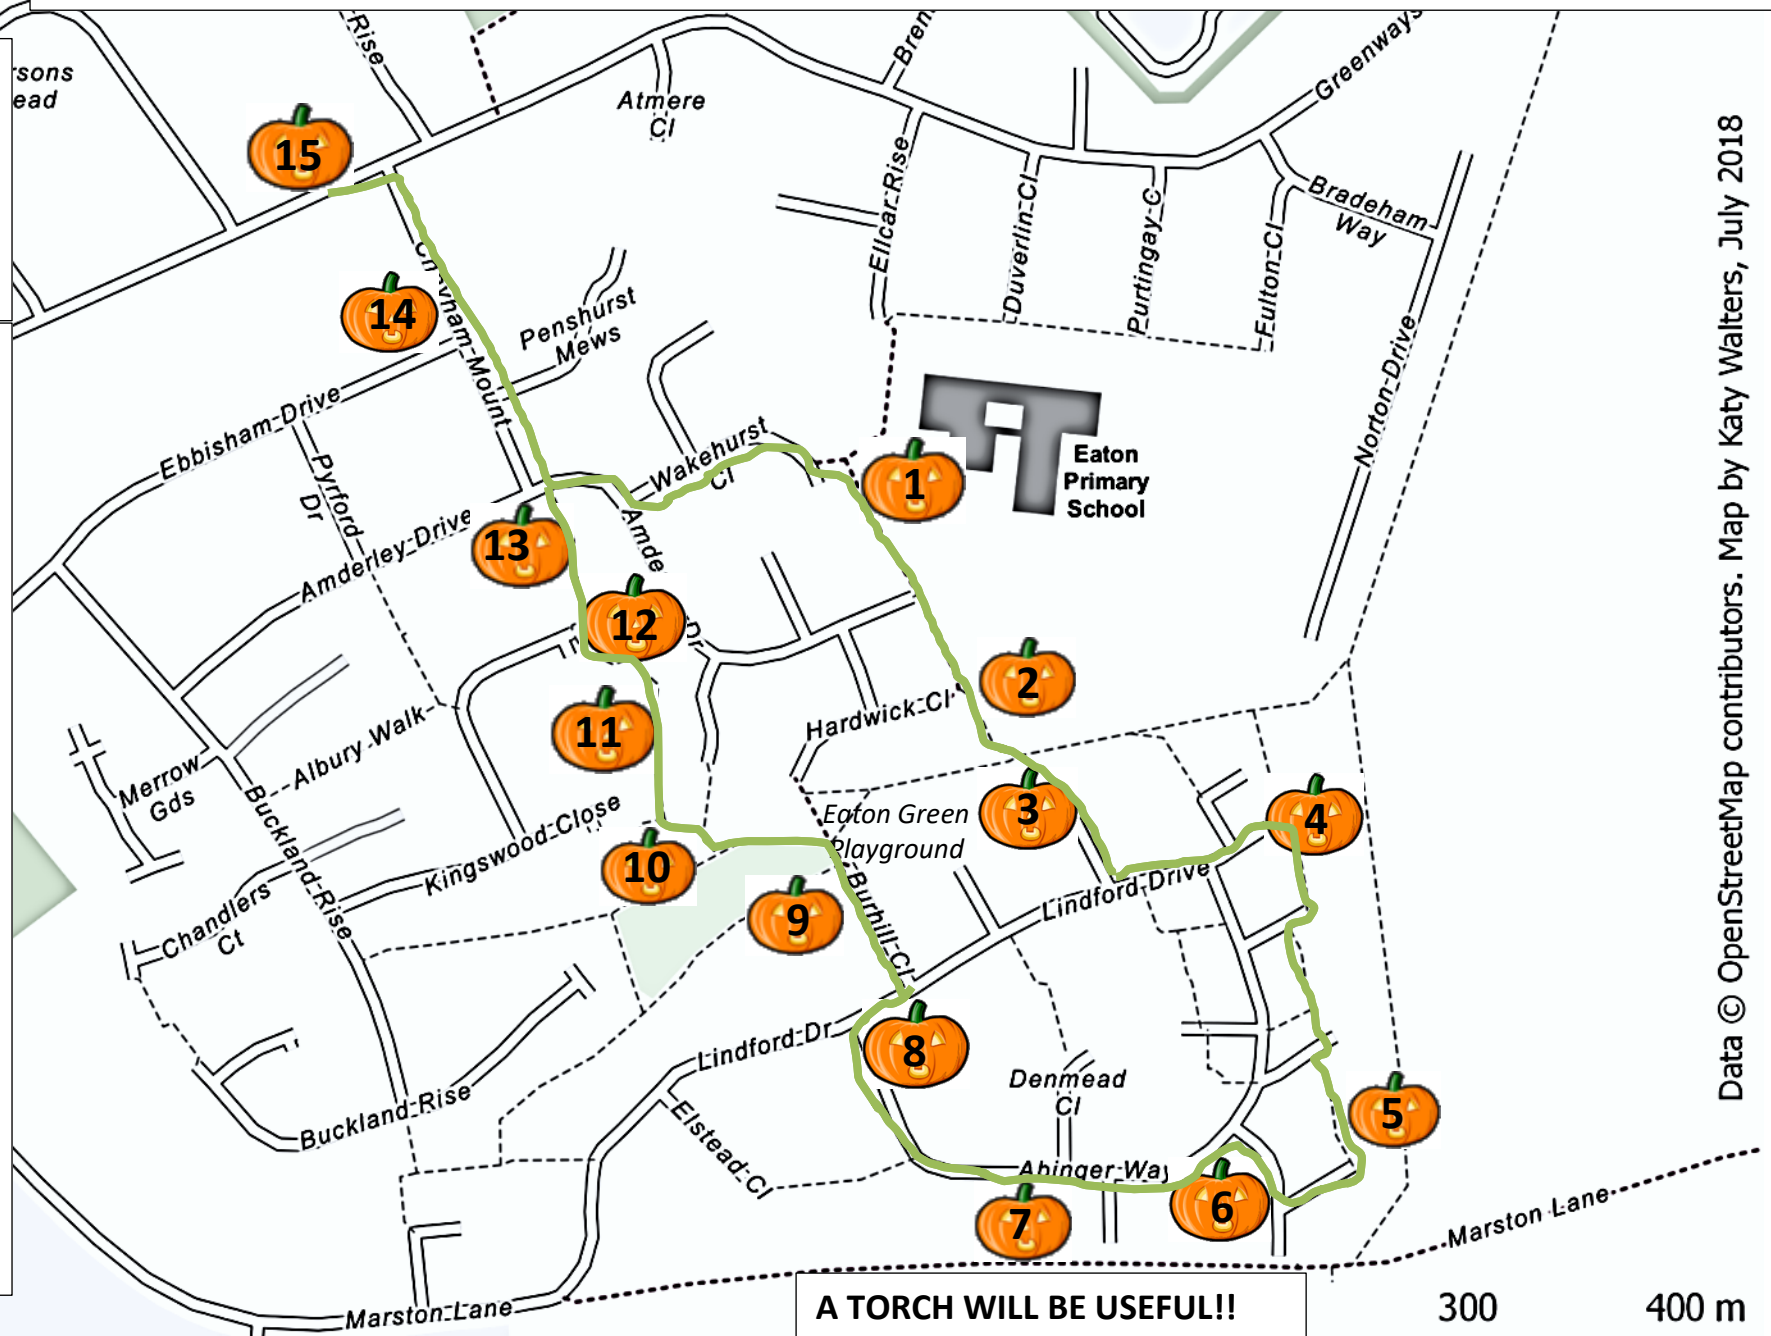

Eaton Village Residents' Association - Pumpkin Trail Map - 2023

- Pumpkins are located near to streetlights or at addresses

- Some are on roads and others are along connecting footpaths

- Suggested route is highlighted in green

All pumpkins are visible from paths

- Trail is around 1 mile long and can be followed in any order

- Please do not remove pumpkins or labels

- Young children should be accompanied by an adult

A TORCH WILL BE USEFUL!!

Eaton Village Residents' Association

Pumpkin Trail Map - 2023

Pumpkin		Location
No.	Letter	
1		End of Wakehurst Close
2		End of Hardwick Close
3		Eaton Green Playground
4		End of Lindford Drive
5		Abinger Way Playground (by Nos 64 to 68)
6		74 Abinger Way
7		Abinger Way Bus stop
8		Jct of Abinger and Lindford Bus Stop
9		Top of Burhill Close
10		Eaton Green open space
11		Footpath to rear of Kingswood
12		Footpath to rear of Kingswood
13		Anderley Drive
14		Cheyham Mount
15		43 Greenways

Collect the letters and
solve the anagram

Your answer to the anagram is??

Clue: Feeling
